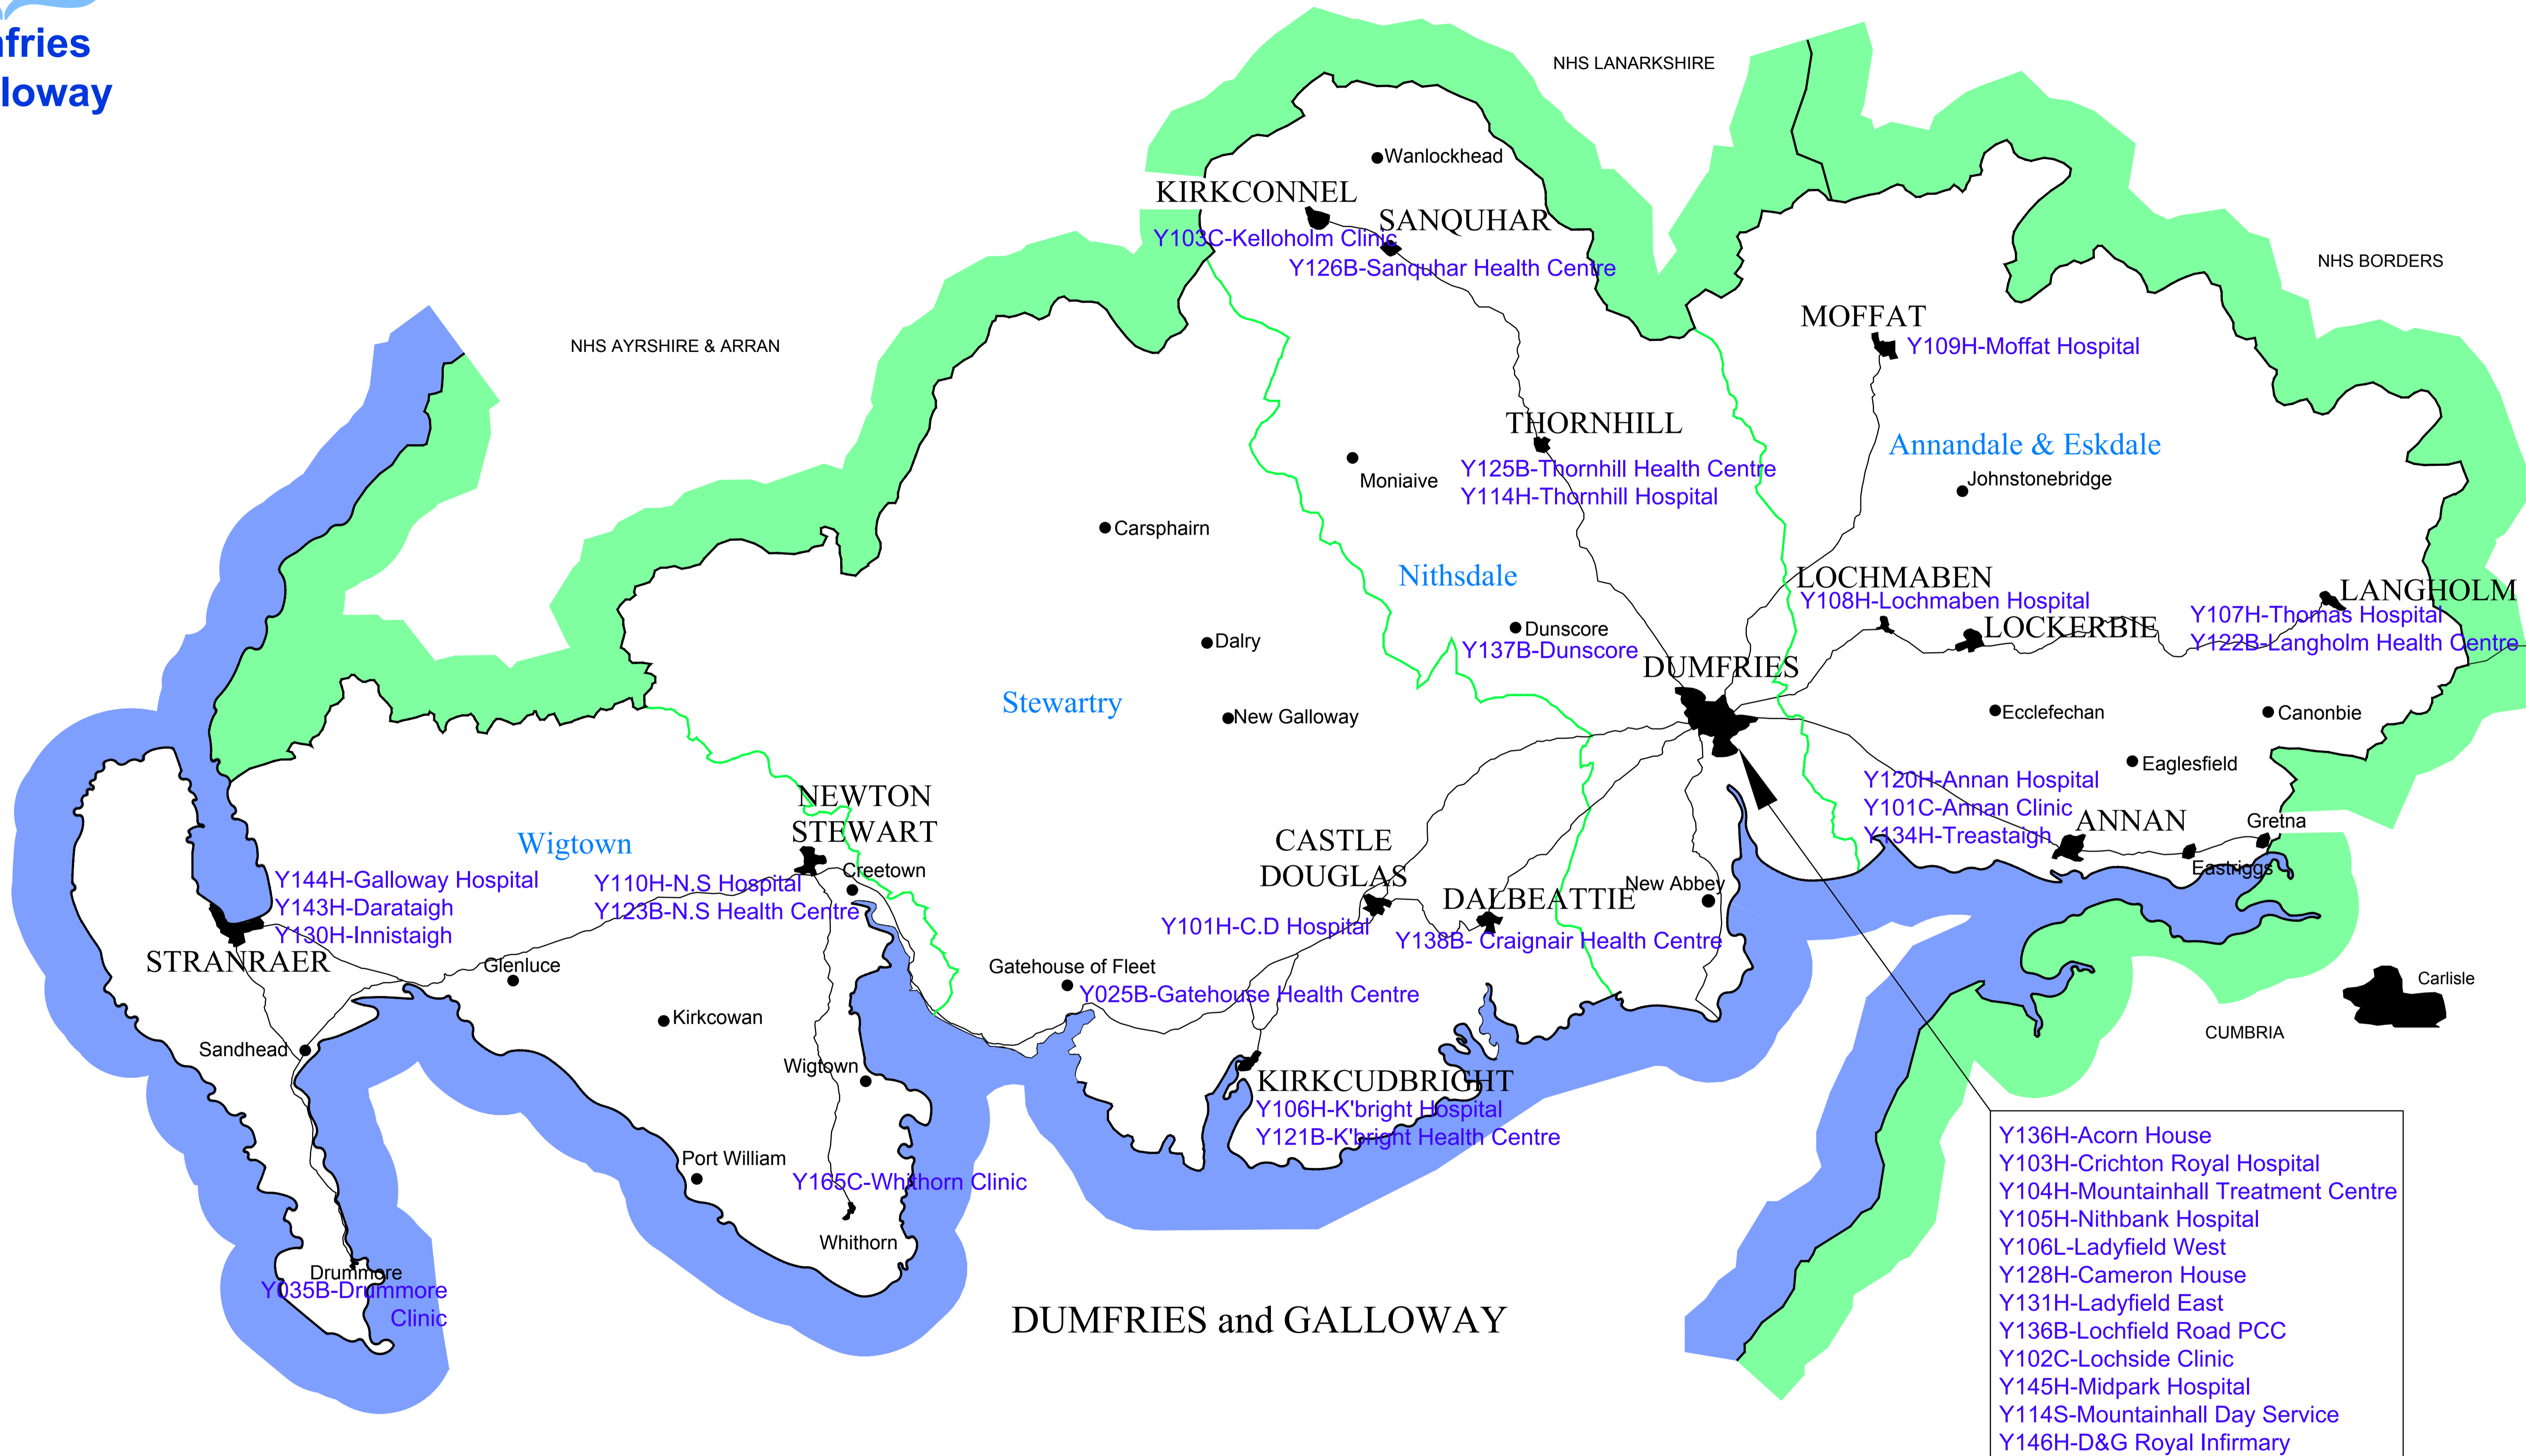

LOCATION MAP OF SITES IN D & G

<i>BLOCK</i>	<i>ADDRESS</i>	<i>TOWN</i>	<i>LOCALITY</i>	<i>POSTCODE</i>
SITE: Y025B - Gatehouse Health Centre				
00 - External Areas	Garden Street	Gatehouse of Fleet	Stewartry	DG7 2JU
01 - Gatehouse Health Centre	Garden Street	Gatehouse of Fleet	Stewartry	DG7 2JU
SITE: Y035B - Drummorie Clinic				
00 - External Areas	Drummorie	Stranraer	Wigtownshire	DG9 9QQ
01 - Drummorie Clinic	Drummorie	Stranraer	Wigtownshire	DG9 9QQ
SITE: Y101C - Annan Clinic				
00 - External Areas	Charles Street	Annan	Annandale & Eskdale	DG12 5AG
01 - Annan Clinic	Charles Street	Annan	Annandale & Eskdale	DG12 5AG
SITE: Y101H - Castle Douglas Hospital				
00 - External Areas	Academy Street	Castle Douglas	Stewartry	DG7 1EE
01 - Castle Douglas Hospital	Academy Street	Castle Douglas	Stewartry	DG7 1EE
02 - Castle Douglas Day Hospital	Academy Street	Castle Douglas	Stewartry	DG7 1EE
03 - External Stores	Academy Street	Castle Douglas	Stewartry	DG7 1EE
04 - Car park	Academy Street	Castle Douglas	Stewartry	DG7 1EE
SITE: Y102C - Lochside Clinic				
00 - External Areas	Shirley Road	Lochside, Dumfries	Nithsdale	DG2 0ED
01 - Lochside Clinic	Shirley Road	Lochside, Dumfries	Nithsdale	DG2 0ED
SITE: Y103C - Kelloholm Clinic				
00 - External Areas	Nith Buildings	Greystone Ave, Kelloholm	Upper Nithsdale	DG4 8RX
01 - Kelloholm Clinic	Nith Buildings	Greystone Ave, Kelloholm	Upper Nithsdale	DG4 8RX
SITE: Y103H - Crichton Royal Hospital				
00 - External Areas	Glencaple Road	Dumfries	Dumfries Town	DG1 4TG
01 - Crichton Hall - Main Building	Glencaple Road	Dumfries	Dumfries Town	DG1 4TG
02 - Crichton Hall - East Extension	Glencaple Road	Dumfries	Dumfries Town	DG1 4TG
03 - Crichton Hall - North West Extension	Glencaple Road	Dumfries	Dumfries Town	DG1 4TG
04 - Crichton Hall - South Extensions	Glencaple Road	Dumfries	Dumfries Town	DG1 4TG
05 - The Willows Family Centre	Glencaple Road	Dumfries	Dumfries Town	DG1 4TG
06 - Crichton Boilerhouse	Bankend Road	Dumfries	Dumfries Town	DG1 4TG